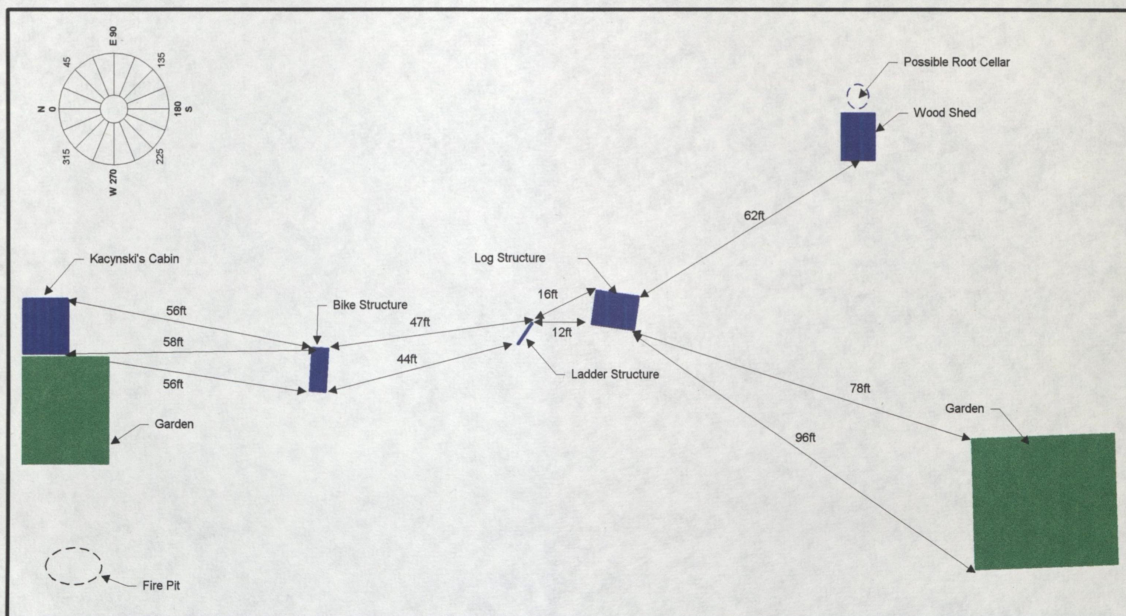

Kaczynski Cabin Layout

Kaczynski Cabin Layout

Incident #: Major Case #75	
Address: Kaczynski Cabin	
Page 1 of 1	Scale: 1" = 25' 0"
Created: 4/8/96	Time: 11:27:50 AM
Drawn By: SA Mark A. Johnson	

Kaczynski Cabin

Incident #: Major Case #75	
Address: Kaczynski Cabin	
Page 1 of 1	Scale: 1/4" = 1' 0"
Created: 4/22/96	Time: 2:03:19 PM
Drawn By: SA Mark A. Johnson	

A critique of his ideas & actions.

Kaczynski Cabin Layout