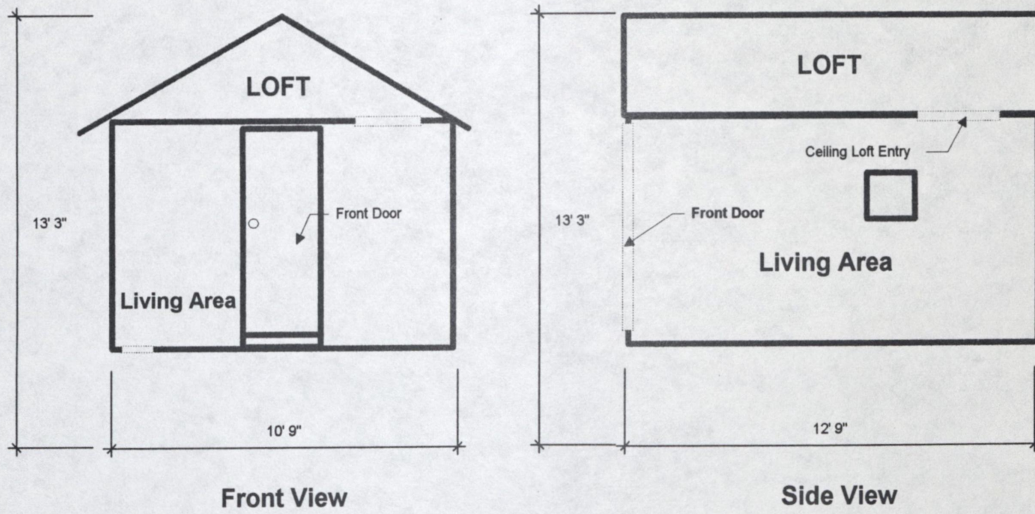

Kaczynski Cabin Layout

Kaczynski Cabin Layout

Incident #: Major Case #75	
Address: Kaczynski Cabin	
Page 1 of 1	Scale: 1" = 25' 0"
Created: 4/8/96	Time: 11:27:50 AM
Drawn By: SA Mark A. Johnson	

Kaczynski Cabin

Incident #: Major Case #75	
Address: Kaczynski Cabin	
Page 1 of 1	Scale: 1/4" = 1' 0"
Created: 4/22/96	Time: 2:03:19 PM
Drawn By: SA Mark A. Johnson	

A critique of his ideas & actions.

Kaczynski Cabin Layout