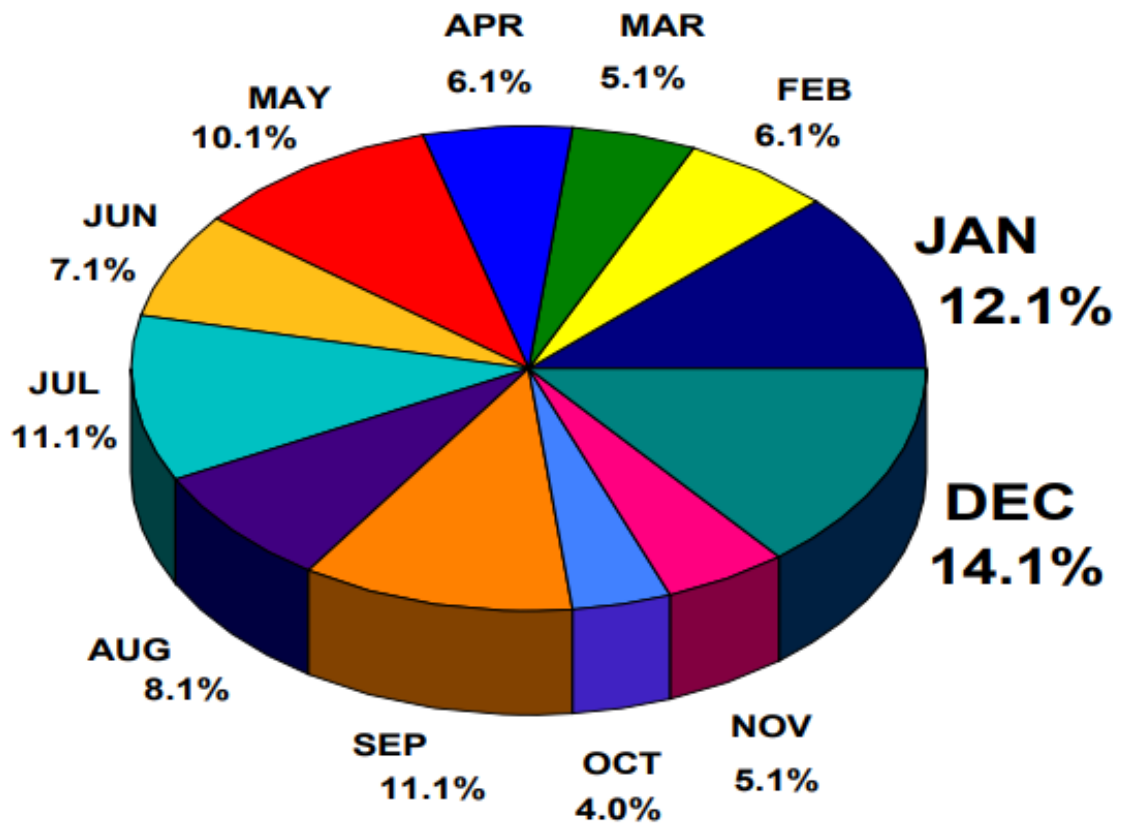

T-Documents By Month

JAN	12.1%
FEB	6.1%
MAR	5.1%
APR	6.1%
MAY	10.1%
JUN	7.1%
JUL	11.1%
AUG	8.1%
SEP	11.1%
OCT	4.0%
NOV	5.1%
DEC	14.1%

Total	Jan	Feb	Mar	Apr	May	Jun	Jul	Aug	Sep	Oct	Nov	Dec
16	9	7	8	18	9	12	10	10	6	13	18	

A critique of his ideas & actions.

T-Documents By Month

harbor.klnpa.org/california/islandora/object/cali%3A1853

www.thetedkarchive.com