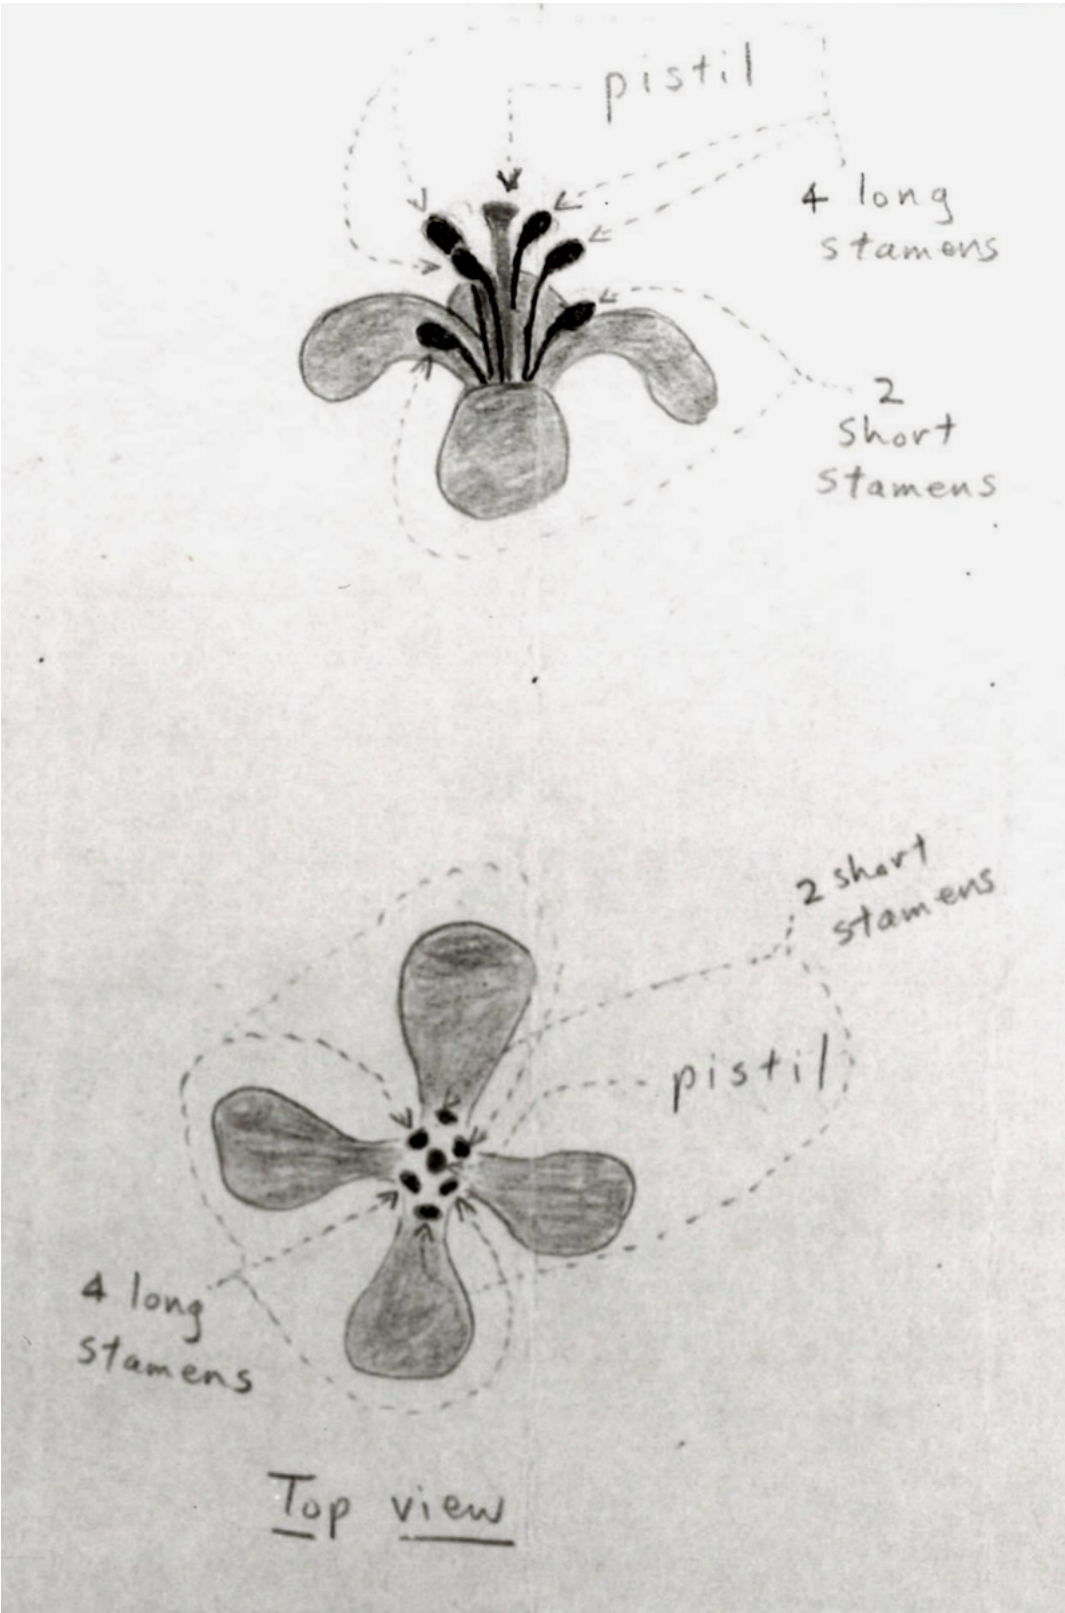

Flower sketches

Ted Kaczynski

Unknown. At some point pre-1977.

Most common color of mustard family flowers is white or yellow; pink also occurs, and probably purple

[pistil
4 long stamens
2 short stamens
2 short stamens
pistil
4 long stamens
Top view]

Typical flower of mustard family. For purposes of illustration, Pistil is shown in black, Stamens in blue, petals in red.

1 pistil in center is surrounded by 6 stamens, of which 2 are usually shorter than the other 4.
There are 4 petals.

For typical arrangement of seed-pods in mustard family, see illustrations in Kirk, *Wild Edible Plants of the Western United States*.

Another identifying trait of mustard family is the mustardy or radishy smell of the crushed leaves.

A critique of his ideas & actions.

Ted Kaczynski
Flower sketches
Unknown. At some point pre-1977.

harbor.klnpa.org/california/islandora/object/cali%3A1147

www.thetedkarchive.com